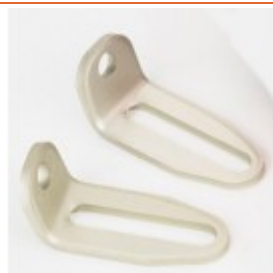

\$39.99

Sku: SS-L122W3

Battery Operated Focus Headlight
(with Handlebar Bracket) 3X1.5v AAA
Batteries Included

[Add to Compare](#)

**BROMPTON AXLE FASTENERS FOR
DYNAMO OR EXTRA-LIGHT FRONT
HUB**

\$19.99

Sku: QFW-HOLSPIN-NB

Brompton Axle Fasteners for Dynamo
or Extra-light Front Hub

[Add to Compare](#)

**BROMPTON BRACKETS FOR REAR
LAMP RACK MOUNT**

\$11.45

Sku: QVBKTRLAM-R

Brompton Brackets for Rear Lamp
Rack Mount

[Add to Compare](#)