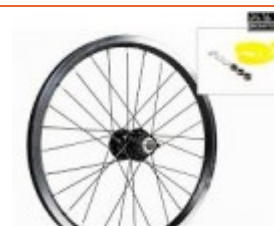

**REAR WHEEL INCL FITTINGS - 1 / 2-
SPD (BLACK)**

$289.95

Sku: QRW2SS-BK

Rear wheel incl fittings - 1 / 2-spd
(Black)

[Add to Compare](#)